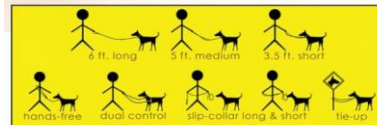

BLD Multi-Functional leads

8-Way Lead

	6 foot multi-functional	QTY	MSRP	SINGLE	6 PACK	(individual unit cost)
8T S	Tan Small 3/8"		57.99	40.60	171.00	28.50
8T M	Tan Medium 1/2" <i>best seller!</i>		57.99	40.60	171.00	28.50
8T L	Tan Large 5/8"		57.99	40.60	171.00	28.50
8T X	Tan XL 3/4" <i>best seller!</i>		57.99	40.60	171.00	28.50
8B S	Black Small 3/8"		55.99	39.20	168.00	28.00
8B M	Black Medium 1/2" <i>best seller!</i>		55.99	39.20	168.00	28.00
8B L	Black Large 5/8"		55.99	39.20	168.00	28.00
8B X	Black XL 3/4" <i>best seller!</i>		55.99	39.20	168.00	28.00
8-Way (6ft) total:		0				

8-Way Lead™ by Bold Lead Designs

8x8 Lead

	8 foot LONG multi-functional	QTY	MSRP	SINGLE	6 PACK	(individual unit cost)
8X8T S	Tan Small 3/8"		68.99	48.30	207.00	34.50
8X8T M	Tan Medium 1/2" <i>best seller!</i>		68.99	48.30	207.00	34.50
8X8T L	Tan Large 5/8"		68.99	48.30	207.00	34.50
8X8T X	Tan XL 3/4"		68.99	48.30	207.00	34.50
8X8B S	Black Small 3/8"		66.99	46.90	201.00	33.50
8X8B M	Black Medium 1/2" <i>best seller!</i>		66.99	46.90	201.00	33.50
8X8B L	Black Large 5/8"		66.99	46.90	201.00	33.50
8X8B X	Black XL 3/4"		66.99	46.90	201.00	33.50
8x8 total:		0